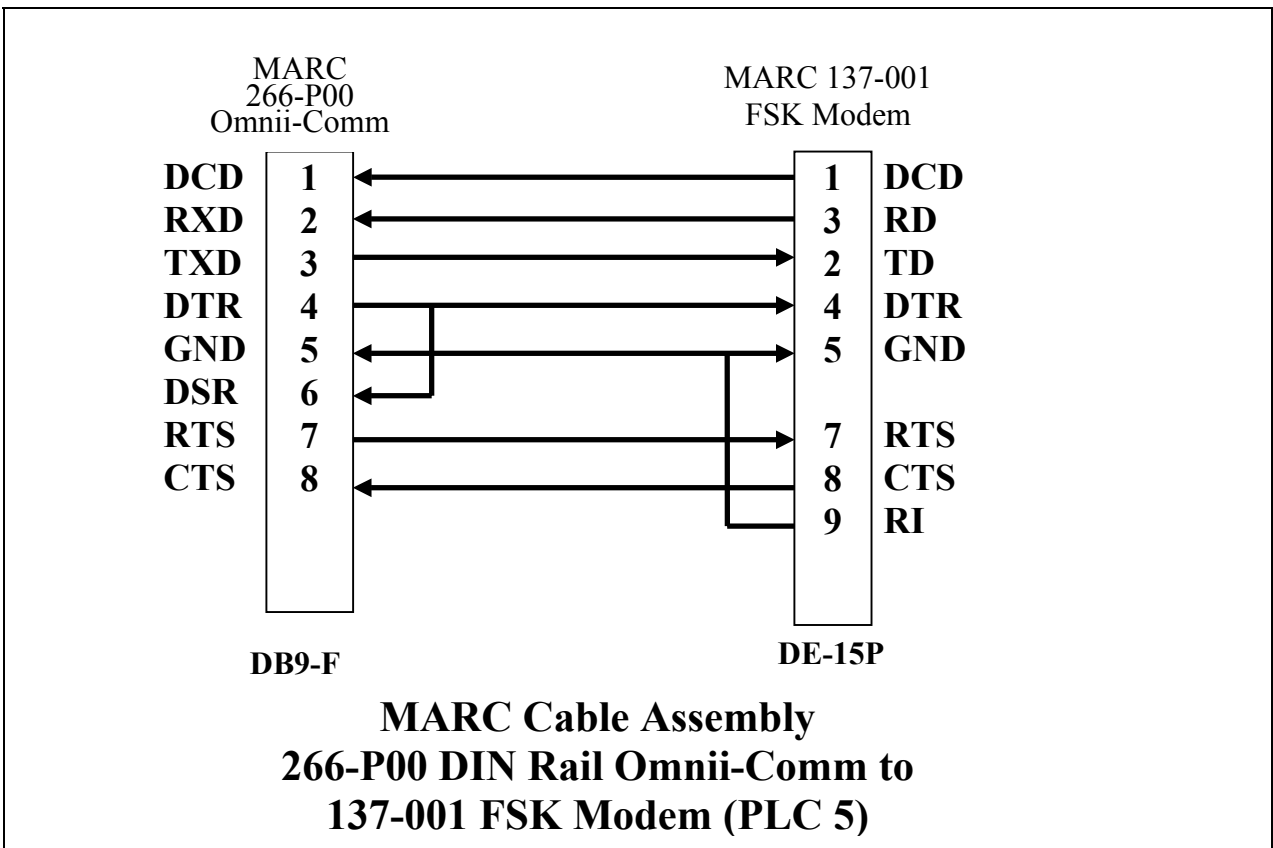

# THIS CABLE IS USED FOR:

MARC Omnii-Comm to MARC 137-001 FSK Modem  
Use with all DIN rail mounted Omnii-Comm modules

# THIS CABLE IS USED FOR:

MARC Omnii-Comm to MARC 166-101 FSK Modem  
Use with all DIN rail mounted Omnii-Comm modules

# THIS CABLE IS USED FOR:

MARC Omnii-Comm to MARC 366-101 FSK Modem  
Use with all DIN rail mounted Omnii-Comm modules