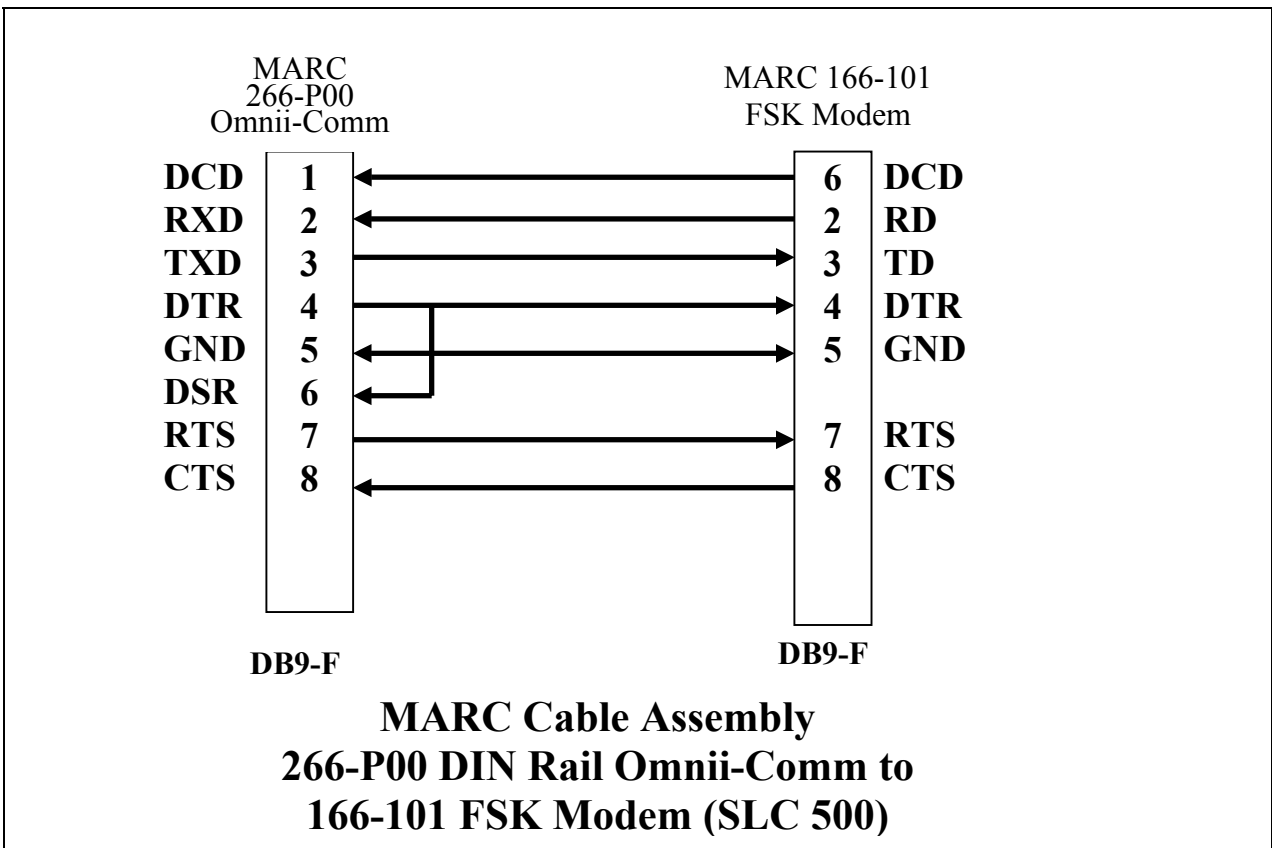

# THIS CABLE IS USED FOR:

MARC Omnii-Comm to MARC 137-001 FSK Modem  
Use with all DIN rail mounted Omnii-Comm modules

# THIS CABLE IS USED FOR:

MARC Omnii-Comm to MARC 166-101 FSK Modem  
Use with all DIN rail mounted Omnii-Comm modules

# THIS CABLE IS USED FOR:

MARC Omnii-Comm to MARC 366-101 FSK Modem  
Use with all DIN rail mounted Omnii-Comm modules